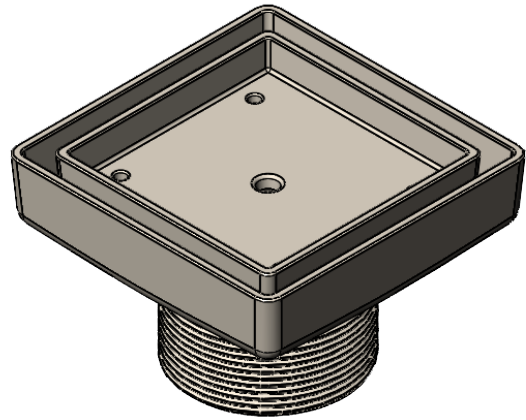

TRUE R0.20

WEEP HOLES  
5EA

SECTION A-A

SKU	DESCRIPTION	MATERIAL	PKG QTY
ETID-4-BN	EBBE LEGACY DRAIN - 4 INCH- BRUSHED NICKEL	FORGED BRASS	1
ETID-4-PC	EBBE LEGACY DRAIN - 4 INCH- POLISHED CHROME	FORGED BRASS	1
ETID-4-MB	EBBE LEGACY DRAIN - 4 INCH MATTE BLACK	FORGED BRASS	1
ETID-4-CG	EBBE LEGACY DRAIN - 4 INCH CHAMPAGNE GOLD	FORGED BRASS	1