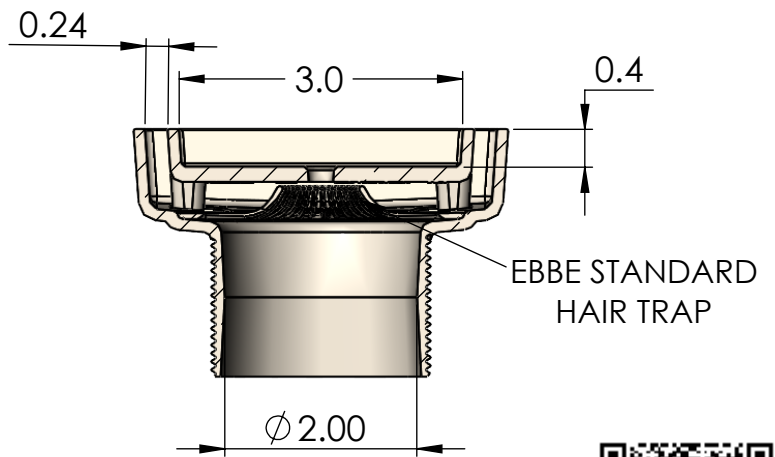

TRUE R0.20

WEEP HOLES  
5EA

SECTION A-A

SKU	DESCRIPTION	MATERIAL	PKG QTY
ETID-4-BN	EBBE LEGACY DRAIN - 4 INCH- BRUSHED NICKEL	FORGED BRASS	1
ETID-4-PC	EBBE LEGACY DRAIN - 4 INCH- POLISHED CHROME	FORGED BRASS	1
ETID-4-MB	EBBE LEGACY DRAIN - 4 INCH MATTE BLACK	FORGED BRASS	1
ETID-4-CG	EBBE LEGACY DRAIN - 4 INCH CHAMPAGNE GOLD	FORGED BRASS	1