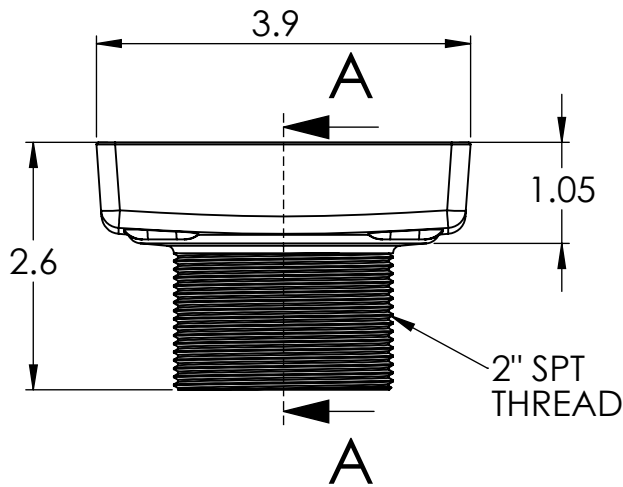

TRUE R0.20

WEEP HOLES  
5EA

SECTION A-A

SKU	DESCRIPTION	MATERIAL	PKG QTY
ETID-4-BN	EBBE LEGACY DRAIN - 4 INCH- BRUSHED NICKEL	FORGED BRASS	1
ETID-4-PC	EBBE LEGACY DRAIN - 4 INCH- POLISHED CHROME	FORGED BRASS	1
ETID-4-MB	EBBE LEGACY DRAIN - 4 INCH MATTE BLACK	FORGED BRASS	1
ETID-4-CG	EBBE LEGACY DRAIN - 4 INCH CHAMPAGNE GOLD	FORGED BRASS	1