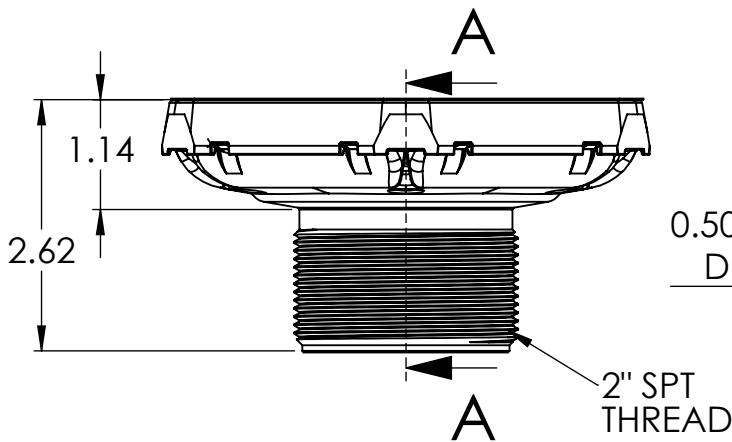

SPEC #: ETHX-SPEC

DATE: 4/8/2025

PRODUCT NAME: EBBE TILE IN HEX DRAIN

FOLLOW QR LINK FOR MORE
DETAILS & COMPATABILITY

0.50 TRAY
DEPTH

SECTION A-A

SCALE 1 : 2

SKU	DESCRIPTION	MATERIAL	PKG QTY
ETHX-PC	EBBE HEX TILE IN DRAIN - POLISHED CHROME	SS + ABS	1
ETHX-BN	EBBE HEX TILE IN DRAIN - BRUSHED NICKEL	SS + ABS	1
ETHX-MB	EBBE HEX TILE IN DRAIN - MATTE BLACK	SS + ABS	1
ETHX-CG	EBBE HEX TILE IN DRAIN - CHAMPAGNE GOLD	SS + ABS	1