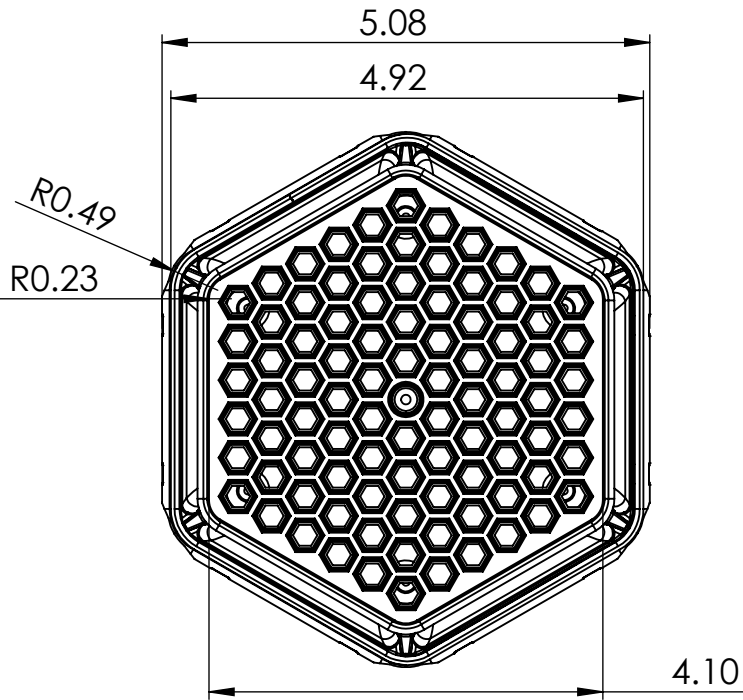

SPEC #: ETHX-SPEC

DATE: 4/8/2025

PRODUCT NAME: EBBE TILE IN HEX DRAIN

FOLLOW QR LINK FOR MORE
DETAILS & COMPATABILITY

0.50 TRAY
DEPTH

SECTION A-A

SCALE 1 : 2

SKU	DESCRIPTION	MATERIAL	PKG QTY
ETHX-PC	EBBE HEX TILE IN DRAIN - POLISHED CHROME	SS + ABS	1
ETHX-BN	EBBE HEX TILE IN DRAIN - BRUSHED NICKEL	SS + ABS	1
ETHX-MB	EBBE HEX TILE IN DRAIN - MATTE BLACK	SS + ABS	1
ETHX-CG	EBBE HEX TILE IN DRAIN - CHAMPAGNE GOLD	SS + ABS	1