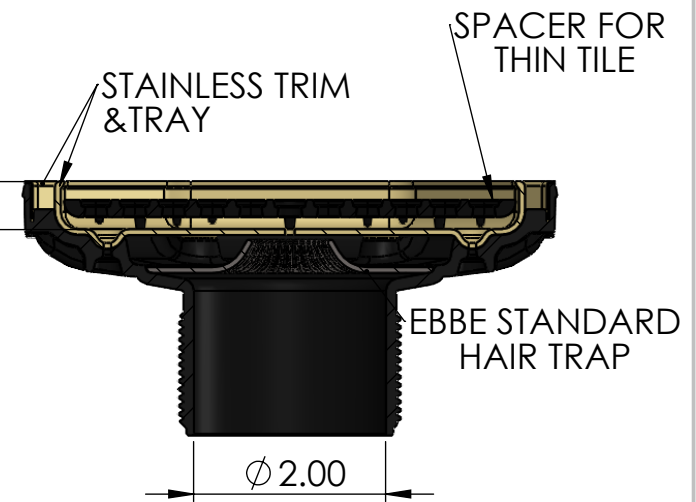

SPEC #: ETHX-SPEC

DATE: 4/8/2025

PRODUCT NAME: EBBE TILE IN HEX DRAIN

FOLLOW QR LINK FOR MORE
DETAILS & COMPATABILITY

0.50 TRAY
DEPTH

SECTION A-A

SCALE 1 : 2

SKU	DESCRIPTION	MATERIAL	PKG QTY
ETHX-PC	EBBE HEX TILE IN DRAIN - POLISHED CHROME	SS + ABS	1
ETHX-BN	EBBE HEX TILE IN DRAIN - BRUSHED NICKEL	SS + ABS	1
ETHX-MB	EBBE HEX TILE IN DRAIN - MATTE BLACK	SS + ABS	1
ETHX-CG	EBBE HEX TILE IN DRAIN - CHAMPAGNE GOLD	SS + ABS	1