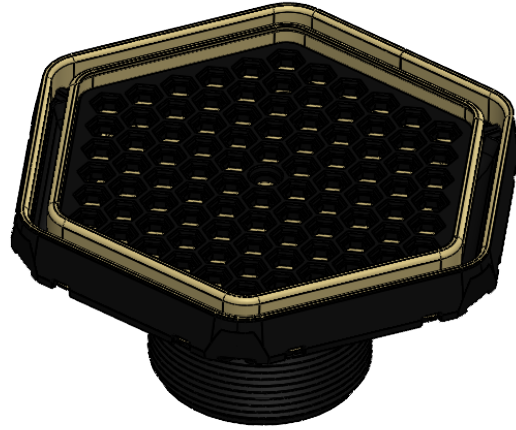

SPEC #: ETHX-SPEC

DATE: 4/8/2025

PRODUCT NAME: EBBE TILE IN HEX DRAIN

FOLLOW QR LINK FOR MORE
DETAILS & COMPATABILITY

0.50 TRAY
DEPTH

SECTION A-A

SCALE 1 : 2

SKU	DESCRIPTION	MATERIAL	PKG QTY
ETHX-PC	EBBE HEX TILE IN DRAIN - POLISHED CHROME	SS + ABS	1
ETHX-BN	EBBE HEX TILE IN DRAIN - BRUSHED NICKEL	SS + ABS	1
ETHX-MB	EBBE HEX TILE IN DRAIN - MATTE BLACK	SS + ABS	1
ETHX-CG	EBBE HEX TILE IN DRAIN - CHAMPAGNE GOLD	SS + ABS	1