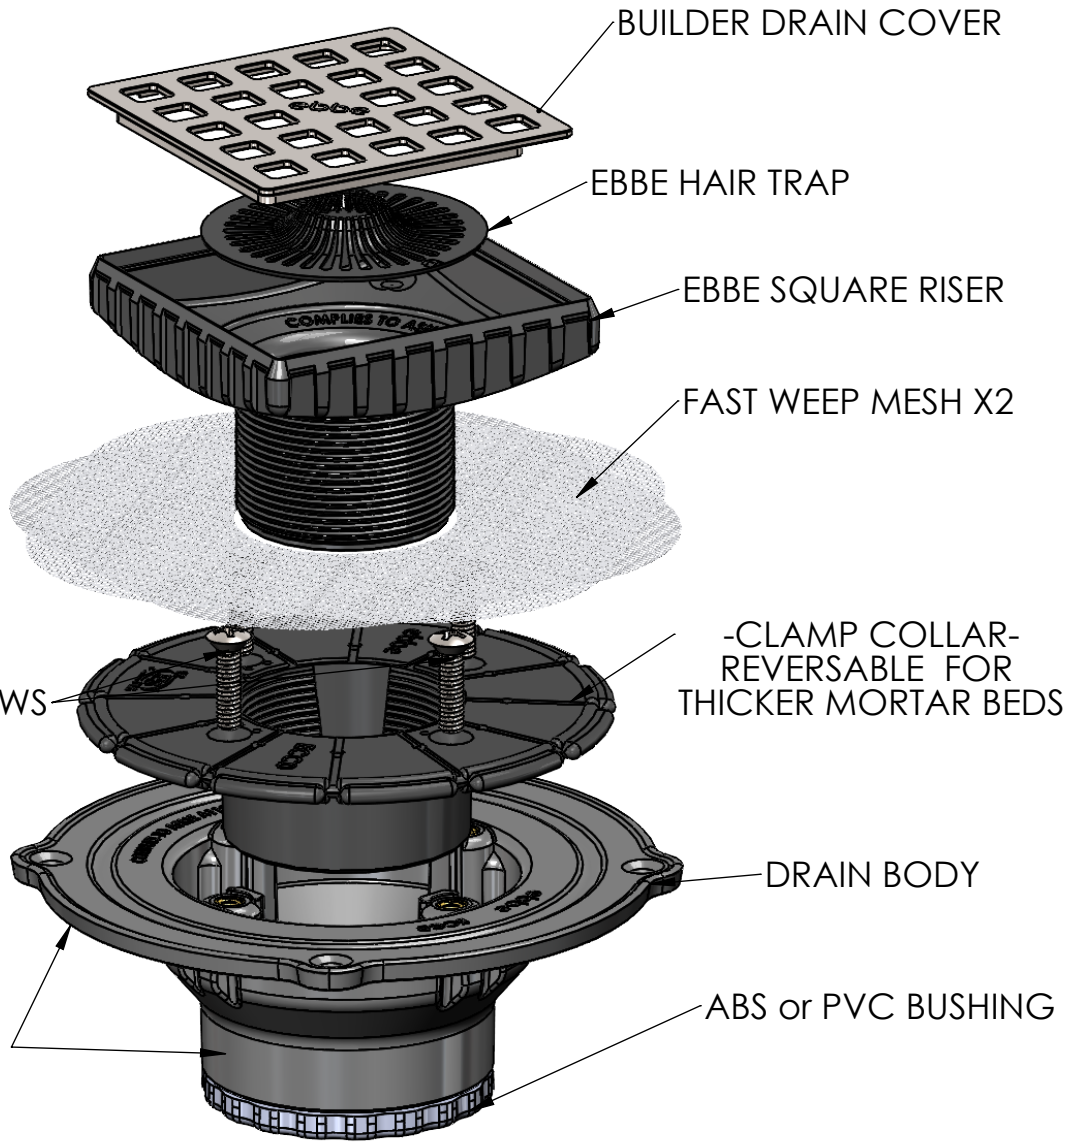

MORE INFO

SKU	DESCRIPTION	PKG QTY
EBDB-ABS	EBBE BUILDER-CLAMP COLLAR DRAIN BUNDLE ABS.	1
EBDB-PVC	EBBE BUILDER-CLAMP COLLAR DRAIN BUNDLE PVC	1

JOB NAME: _____

SKU: _____

JOB LOCATION: _____

SPECIAL INSTRUCTIONS: _____