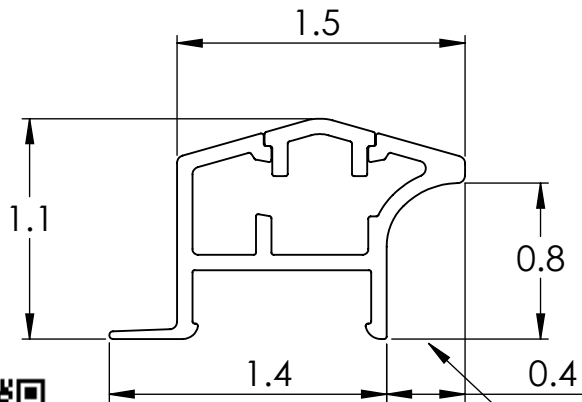

# SPECIFICATION SUBMITTAL SHEET

SPEC #: EK-SC-SPEC

DATE: 7/9/2024

PRODUCT NAME: EBBE SHADOW KERB

INNI INLET CHANNEL (AT ENTRY - INSTALLATION)

MORE INFO

EBBE KERBS ARE MADE FROM 5000 SERIES EXTRUDED ALUMINUM WITH ANODIZED FINISHES

NOTE: ALL KERBS COME COMPLETE WITH ANCHOR BARS AND GLASS SUPPORTS

SKU	PRODUCT DESCRIPTION	PKG QTY
EK-SC375-BN	EBBE KERB - SHADOW CURB 37.5IN - BRUSHED NICKEL	1
EK-SC375-MB	EBBE KERB - SHADOW CURB 37.5IN - MATTE BLACK	1
EK-SC375-PC	EBBE KERB - SHADOW CURB 37.5IN - POLISHED CHROME	1
EK-SC375-WT	EBBE KERB - SHADOW CURB 37.5IN - WHITE	1
EK-SC470-BN	EBBE KERB - SHADOW CURB 47IN - BRUSHED NICKEL	1
EK-SC470-MB	EBBE KERB - SHADOW CURB 47IN - MATTE BLACK	1
EK-SC470-PC	EBBE KERB - SHADOW CURB 47IN - POLISHED CHROME	1
EK-SC470-WT	EBBE KERB - SHADOW CURB 47IN - WHITE	1
EK-SC660-BN	EBBE KERB - SHADOW CURB 66IN - BRUSHED NICKEL	1
EK-SC660-MB	EBBE KERB - SHADOW CURB 66IN - MATTE BLACK	1
EK-SC660-PC	EBBE KERB - SHADOW CURB 66IN - POLISHED CHROME	1
EK-SC660-WT	EBBE KERB - SHADOW CURB 66IN - WHITE	1
EK-SC750-BN	EBBE KERB - SHADOW CURB 75IN - BRUSHED NICKEL	1
EK-SC750-MB	EBBE KERB - SHADOW CURB 75IN - MATTE BLACK	1
EK-SC750-PC	EBBE KERB - SHADOW CURB 75IN - POLISHED CHROME	1
EK-SC750-WT	EBBE KERB - SHADOW CURB 75IN - WHITE	1