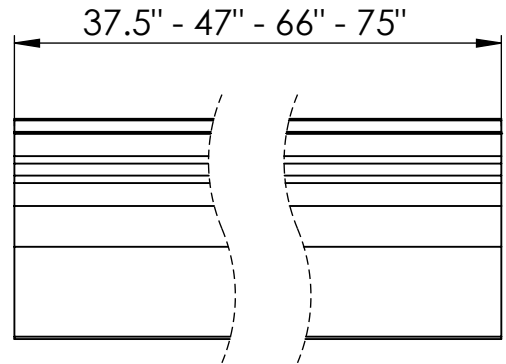

# SPECIFICATION SUBMITTAL SHEET

SPEC #: EK-SC-SPEC

DATE: 7/9/2024

PRODUCT NAME: EBBE SHADOW KERB

INNI INLET CHANNEL (AT ENTRY - INSTALLATION)

MORE INFO

EBBE KERBS ARE MADE FROM 5000 SERIES EXTRUDED ALUMINUM WITH ANODIZED FINISHES

NOTE: ALL KERBS COME COMPLETE WITH ANCHOR BARS AND GLASS SUPPORTS

SKU	PRODUCT DESCRIPTION	PKG QTY
EK-SC375-BN	EBBE KERB - SHADOW CURB 37.5IN - BRUSHED NICKEL	1
EK-SC375-MB	EBBE KERB - SHADOW CURB 37.5IN - MATTE BLACK	1
EK-SC375-PC	EBBE KERB - SHADOW CURB 37.5IN - POLISHED CHROME	1
EK-SC375-WT	EBBE KERB - SHADOW CURB 37.5IN - WHITE	1
EK-SC470-BN	EBBE KERB - SHADOW CURB 47IN - BRUSHED NICKEL	1
EK-SC470-MB	EBBE KERB - SHADOW CURB 47IN - MATTE BLACK	1
EK-SC470-PC	EBBE KERB - SHADOW CURB 47IN - POLISHED CHROME	1
EK-SC470-WT	EBBE KERB - SHADOW CURB 47IN - WHITE	1
EK-SC660-BN	EBBE KERB - SHADOW CURB 66IN - BRUSHED NICKEL	1
EK-SC660-MB	EBBE KERB - SHADOW CURB 66IN - MATTE BLACK	1
EK-SC660-PC	EBBE KERB - SHADOW CURB 66IN - POLISHED CHROME	1
EK-SC660-WT	EBBE KERB - SHADOW CURB 66IN - WHITE	1
EK-SC750-BN	EBBE KERB - SHADOW CURB 75IN - BRUSHED NICKEL	1
EK-SC750-MB	EBBE KERB - SHADOW CURB 75IN - MATTE BLACK	1
EK-SC750-PC	EBBE KERB - SHADOW CURB 75IN - POLISHED CHROME	1
EK-SC750-WT	EBBE KERB - SHADOW CURB 75IN - WHITE	1