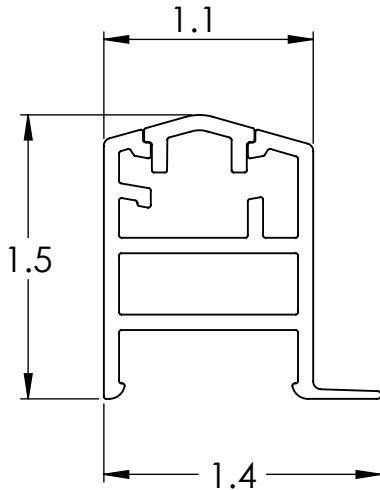

MORE INFO

EBBE KERBS ARE MADE FROM 5000 SERIES  
EXTRUDED ALUMINUM WITH ANODIZED FINISHES

NOTE: ALL KERBS COME COMPLETE WITH ANCHOR BARS AND GLASS SUPPORTS

SKU	PRODUCT DESCRIPTION	PKG QTY
EK-MC375-BN	EBBE KERB - MEDIUM CURB 37.5IN - BRUSHED NICKEL	1
EK-MC375-MB	EBBE KERB - MEDIUM CURB 37.5IN - MATTE BLACK	1
EK-MC375-PC	EBBE KERB - MEDIUM CURB 37.5IN - POLISHED CHROME	1
EK-MC470-BN	EBBE KERB - MEDIUM CURB 47IN - BRUSHED NICKEL	1
EK-MC470-MB	EBBE KERB - MEDIUM CURB 47IN - MATTE BLACK	1
EK-MC470-PC	EBBE KERB - MEDIUM CURB 47IN - POLISHED CHROME	1
EK-MC660-BN	EBBE KERB - MEDIUM CURB 66IN - BRUSHED NICKEL	1
EK-MC660-MB	EBBE KERB - MEDIUM CURB 66IN - MATTE BLACK	1
EK-MC660-PC	EBBE KERB - MEDIUM CURB 66IN - POLISHED CHROME	1
EK-MC750-BN	EBBE KERB - MEDIUM CURB 75IN - BRUSHED NICKEL	1
EK-MC750-MB	EBBE KERB - MEDIUM CURB 75IN - MATTE BLACK	1
EK-MC750-PC	EBBE KERB - MEDIUM CURB 75IN - POLISHED CHROME	1