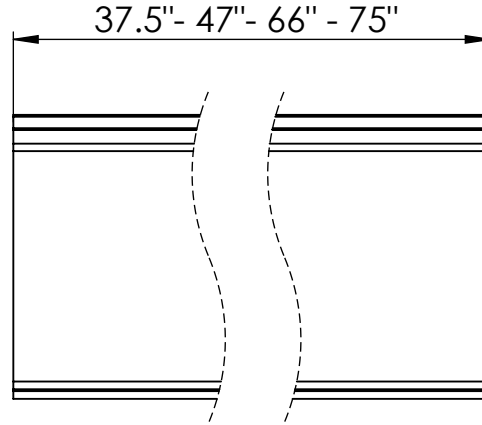

MORE INFO

EBBE KERBS ARE MADE FROM 5000 SERIES  
EXTRUDED ALUMINUM WITH ANODIZED FINISHES

NOTE: ALL KERBS COME COMPLETE WITH ANCHOR BARS AND GLASS SUPPORTS

SKU	PRODUCT DESCRIPTION	PKG QTY
EK-MC375-BN	EBBE KERB - MEDIUM CURB 37.5IN - BRUSHED NICKEL	1
EK-MC375-MB	EBBE KERB - MEDIUM CURB 37.5IN - MATTE BLACK	1
EK-MC375-PC	EBBE KERB - MEDIUM CURB 37.5IN - POLISHED CHROME	1
EK-MC470-BN	EBBE KERB - MEDIUM CURB 47IN - BRUSHED NICKEL	1
EK-MC470-MB	EBBE KERB - MEDIUM CURB 47IN - MATTE BLACK	1
EK-MC470-PC	EBBE KERB - MEDIUM CURB 47IN - POLISHED CHROME	1
EK-MC660-BN	EBBE KERB - MEDIUM CURB 66IN - BRUSHED NICKEL	1
EK-MC660-MB	EBBE KERB - MEDIUM CURB 66IN - MATTE BLACK	1
EK-MC660-PC	EBBE KERB - MEDIUM CURB 66IN - POLISHED CHROME	1
EK-MC750-BN	EBBE KERB - MEDIUM CURB 75IN - BRUSHED NICKEL	1
EK-MC750-MB	EBBE KERB - MEDIUM CURB 75IN - MATTE BLACK	1
EK-MC750-PC	EBBE KERB - MEDIUM CURB 75IN - POLISHED CHROME	1