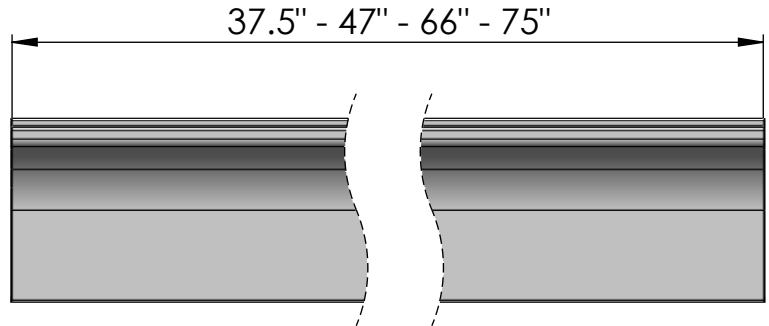

SPEC #: EILD-ST-SPEC

DATE: 7/9/2024

PRODUCT NAME: EBBE SHADOW TRIM

EBBE SHADOW TRIM FOR EBBE LINE DRAINS ARE MADE OF 5000 SERIES EXTRUDED ALUMINUM. ALL FINISHES ARE ANODIZED OR POWDER COATED, AND MATCH EBBE KERB FINISHES, AND OTHER MANUFACTURERS TRIM FINISHES

MORE INFO

SKU	PRODUCT DESCRIPTION	PKG QTY
EILD-ST375-BN	37.5IN EBBE SHADOW TRIM - BRUSHED NICKEL	1
EILD-ST375-MB	37.5IN EBBE SHADOW TRIM - MATTE BLACK	1
EILD-ST375-WT	37.5IN EBBE SHADOW TRIM - WHITE	1
EILD-ST470-BN	47IN EBBE SHADOW TRIM - BRUSHED NICKEL	1
EILD-ST470-MB	47IN EBBE SHADOW TRIM - MATTE BLACK	1
EILD-ST470-WT	47IN EBBE SHADOW TRIM - WHITE	1
EILD-ST660-BN	66IN EBBE SHADOW TRIM - BRUSHED NICKEL	1
EILD-ST660-MB	66IN EBBE SHADOW TRIM - MATTE BLACK	1
EILD-ST660-WT	66IN EBBE SHADOW TRIM - WHITE	1
EILD-ST750-BN	75IN EBBE SHADOW TRIM - BRUSHED NICKEL	1
EILD-ST750-MB	75IN EBBE SHADOW TRIM - MATTE BLACK	1
EILD-ST750-WT	75IN EBBE SHADOW TRIM - WHITE	1