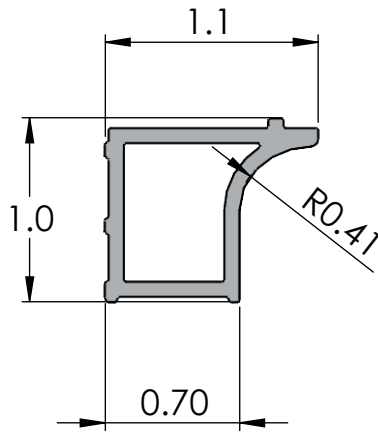

SPEC #: EILD-ST-SPEC

DATE: 7/9/2024

PRODUCT NAME: EBBE SHADOW TRIM

EBBE SHADOW TRIM FOR EBBE LINE DRAINS ARE MADE OF 5000 SERIES EXTRUDED ALUMINUM. ALL FINISHES ARE ANODIZED OR POWDER COATED, AND MATCH EBBE KERB FINISHES, AND OTHER MANUFACTURERS TRIM FINISHES

MORE INFO

SKU	PRODUCT DESCRIPTION	PKG QTY
EILD-ST375-BN	37.5IN EBBE SHADOW TRIM - BRUSHED NICKEL	1
EILD-ST375-MB	37.5IN EBBE SHADOW TRIM - MATTE BLACK	1
EILD-ST375-WT	37.5IN EBBE SHADOW TRIM - WHITE	1
EILD-ST470-BN	47IN EBBE SHADOW TRIM - BRUSHED NICKEL	1
EILD-ST470-MB	47IN EBBE SHADOW TRIM - MATTE BLACK	1
EILD-ST470-WT	47IN EBBE SHADOW TRIM - WHITE	1
EILD-ST660-BN	66IN EBBE SHADOW TRIM - BRUSHED NICKEL	1
EILD-ST660-MB	66IN EBBE SHADOW TRIM - MATTE BLACK	1
EILD-ST660-WT	66IN EBBE SHADOW TRIM - WHITE	1
EILD-ST750-BN	75IN EBBE SHADOW TRIM - BRUSHED NICKEL	1
EILD-ST750-MB	75IN EBBE SHADOW TRIM - MATTE BLACK	1
EILD-ST750-WT	75IN EBBE SHADOW TRIM - WHITE	1