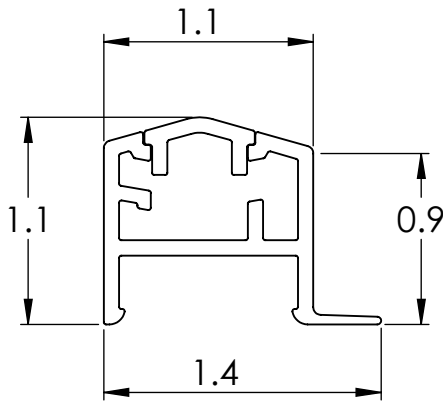

MORE INFO

EBBE KERBS ARE MADE FROM 5000 SERIES
EXTRUDED ALUMINUM WITH ANODIZED FINISHES

NOTE: ALL KERBS COME COMPLETE WITH ANCHOR BARS AND GLASS SUPPORTS

SKU	PRODUCT DESCRIPTION	PKG QTY
EK-LC375-BN	EBBE KERB - LOW CURB 37.5IN - BRUSHED NICKEL	1
EK-LC375-MB	EBBE KERB - LOW CURB 37.5IN - MATTE BLACK	1
EK-LC375-PC	EBBE KERB - LOW CURB 37.5IN - POLISHED CHROME	1
EK-LC470-BN	EBBE KERB - LOW CURB 47IN - BRUSHED NICKEL	1
EK-LC470-MB	EBBE KERB - LOW CURB 47IN - MATTE BLACK	1
EK-LC470-PC	EBBE KERB - LOW CURB 47IN - POLISHED CHROME	1
EK-LC660-BN	EBBE KERB - LOW CURB 66IN - BRUSHED NICKEL	1
EK-LC660-MB	EBBE KERB - LOW CURB 66IN - MATTE BLACK	1
EK-LC660-PC	EBBE KERB - LOW CURB 66IN - POLISHED CHROME	1
EK-LC750-BN	EBBE KERB - LOW CURB 75IN - BRUSHED NICKEL	1
EK-LC750-MB	EBBE KERB - LOW CURB 75IN - MATTE BLACK	1
EK-LC750-PC	EBBE KERB - LOW CURB 75IN - POLISHED CHROME	1