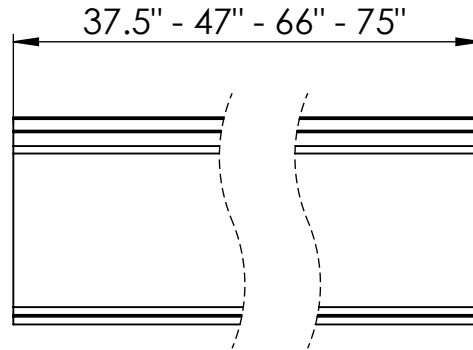

MORE INFO

EBBE KERBS ARE MADE FROM 5000 SERIES
EXTRUDED ALUMINUM WITH ANODIZED FINISHES

NOTE: ALL KERBS COME COMPLETE WITH ANCHOR BARS AND GLASS SUPPORTS

SKU	PRODUCT DESCRIPTION	PKG QTY
EK-LC375-BN	EBBE KERB - LOW CURB 37.5IN - BRUSHED NICKEL	1
EK-LC375-MB	EBBE KERB - LOW CURB 37.5IN - MATTE BLACK	1
EK-LC375-PC	EBBE KERB - LOW CURB 37.5IN - POLISHED CHROME	1
EK-LC470-BN	EBBE KERB - LOW CURB 47IN - BRUSHED NICKEL	1
EK-LC470-MB	EBBE KERB - LOW CURB 47IN - MATTE BLACK	1
EK-LC470-PC	EBBE KERB - LOW CURB 47IN - POLISHED CHROME	1
EK-LC660-BN	EBBE KERB - LOW CURB 66IN - BRUSHED NICKEL	1
EK-LC660-MB	EBBE KERB - LOW CURB 66IN - MATTE BLACK	1
EK-LC660-PC	EBBE KERB - LOW CURB 66IN - POLISHED CHROME	1
EK-LC750-BN	EBBE KERB - LOW CURB 75IN - BRUSHED NICKEL	1
EK-LC750-MB	EBBE KERB - LOW CURB 75IN - MATTE BLACK	1
EK-LC750-PC	EBBE KERB - LOW CURB 75IN - POLISHED CHROME	1