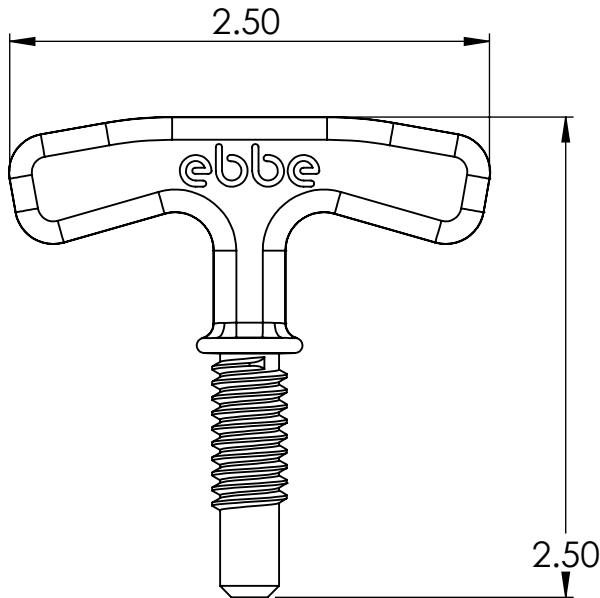

SPEC #: E106-SPEC

DATE: 5/8/2024

PRODUCT NAME: REMOVER for PRO DRAIN COVER

MORE INFO

SKU	DESCRIPTION	PKG QTY
E106	EBBE PRO DRAIN COVER REMOVER	2

JOB NAME: _____

SKU: _____

JOB LOCATION: _____