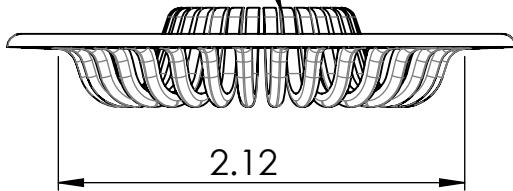

SPEC #: E102-SPEC

DATE: 5/8/2024

PRODUCT NAME: EBBE UNIVERSAL HAIR TRAP

WHEN INSTALLED CORRECTLY
TINES FACE UP

HAIR TRAP CAN BE REMOVED
AND REPLACED OR CLEANED
AND RE-INSTALLED

R1.37

MORE INFO

SKU	DESCRIPTION	PKG QTY
E102	EBBE UNIVERSAL HAIR TRAP (12 PACK)	12