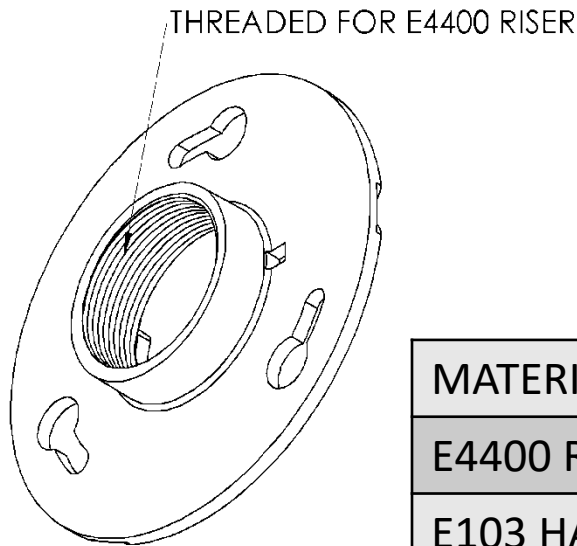

# AB&A ADAPTER KIT- E209

MATERIAL	ABS
E4400 RISER	INCLUDED (not shown)
E103 HAIR TRAP	INCLUDED (not shown)
E104 CONSTRUCTION PLUG	INCLUDED (not shown)