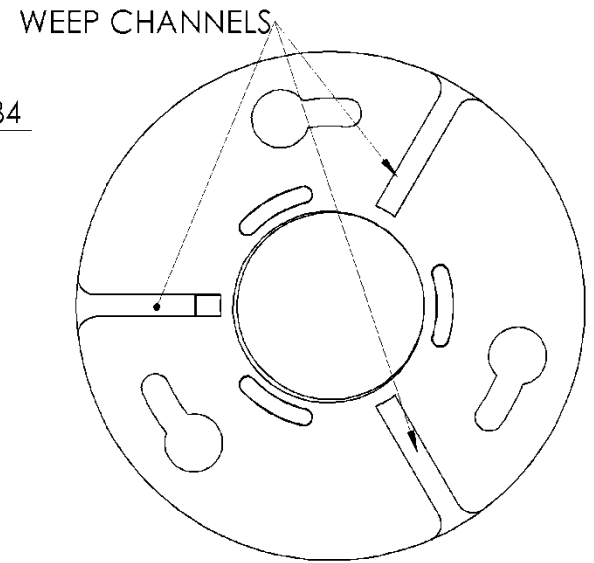

# AB&A ADAPTER KIT- E209

MATERIAL	ABS
E4400 RISER	INCLUDED (not shown)
E103 HAIR TRAP	INCLUDED (not shown)
E104 CONSTRUCTION PLUG	INCLUDED (not shown)