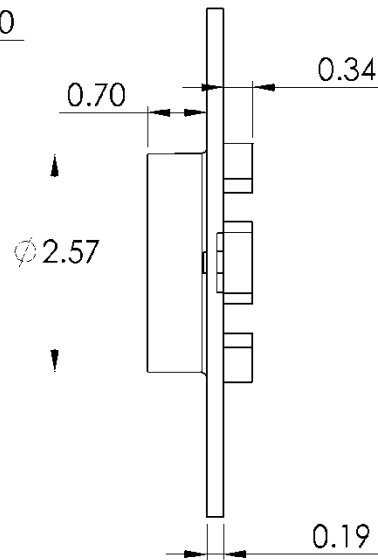

# AB&A ADAPTER KIT- E209

MATERIAL	ABS
E4400 RISER	INCLUDED (not shown)
E103 HAIR TRAP	INCLUDED (not shown)
E104 CONSTRUCTION PLUG	INCLUDED (not shown)