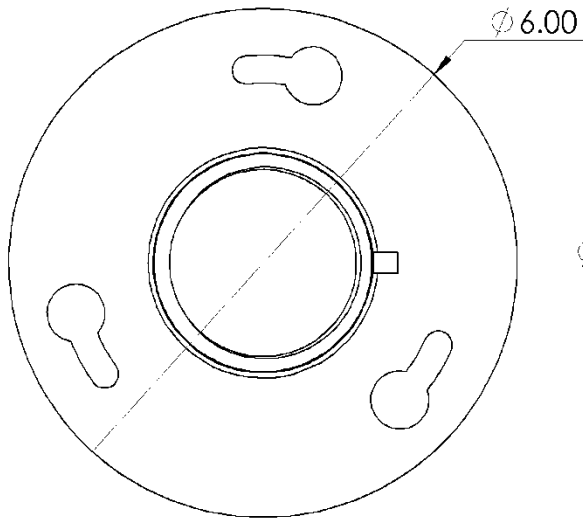

# AB&A ADAPTER KIT- E209

MATERIAL	ABS
E4400 RISER	INCLUDED (not shown)
E103 HAIR TRAP	INCLUDED (not shown)
E104 CONSTRUCTION PLUG	INCLUDED (not shown)