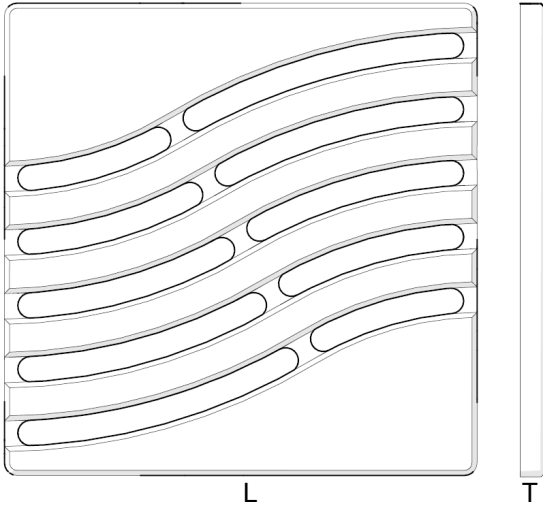

E4814 - TSUNAMI

ebbe
UNIQUE

Length (L)	3.75 in
Thickness (T)	0.1875 in
Total Open Area	3.46 in ²
GPM	
Material	304 Stainless Steel
Weight	8.00 oz