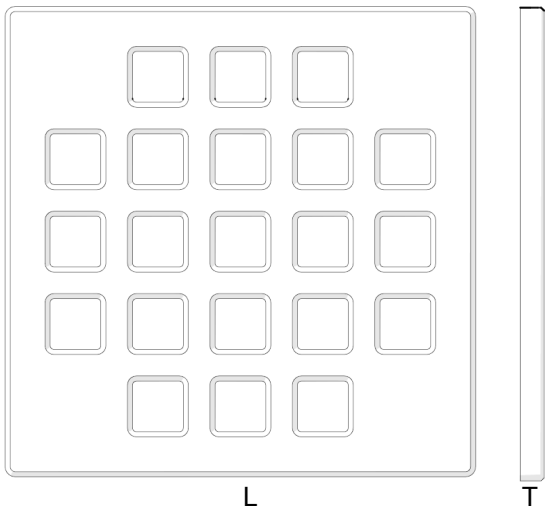

E4810 - CLASSIC

ebbe
UNIQUE

Length (L)	3.75 in
Thickness (T)	0.1875 in
Total Open Area	3.99 in ²
GPM	
Material	304 Stainless Steel
Weight	8.00 oz