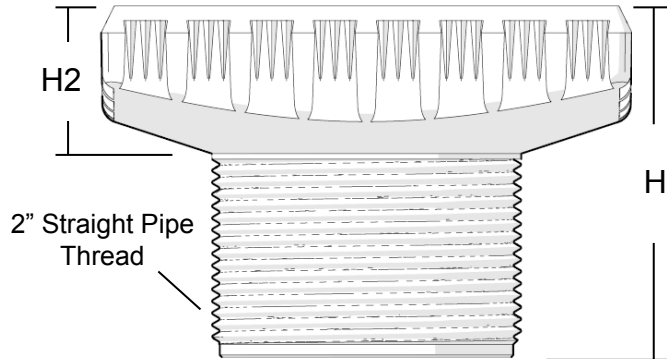

# E4400 - RISER

Length (L)	3.75 in
Height (H)	2.60 in
Height 2 (H2)	1.10 in
Width (W)	3.98 in
Material	Black ABS
Weight	4.00 oz
Inner Diameter (ID)	2.00 in